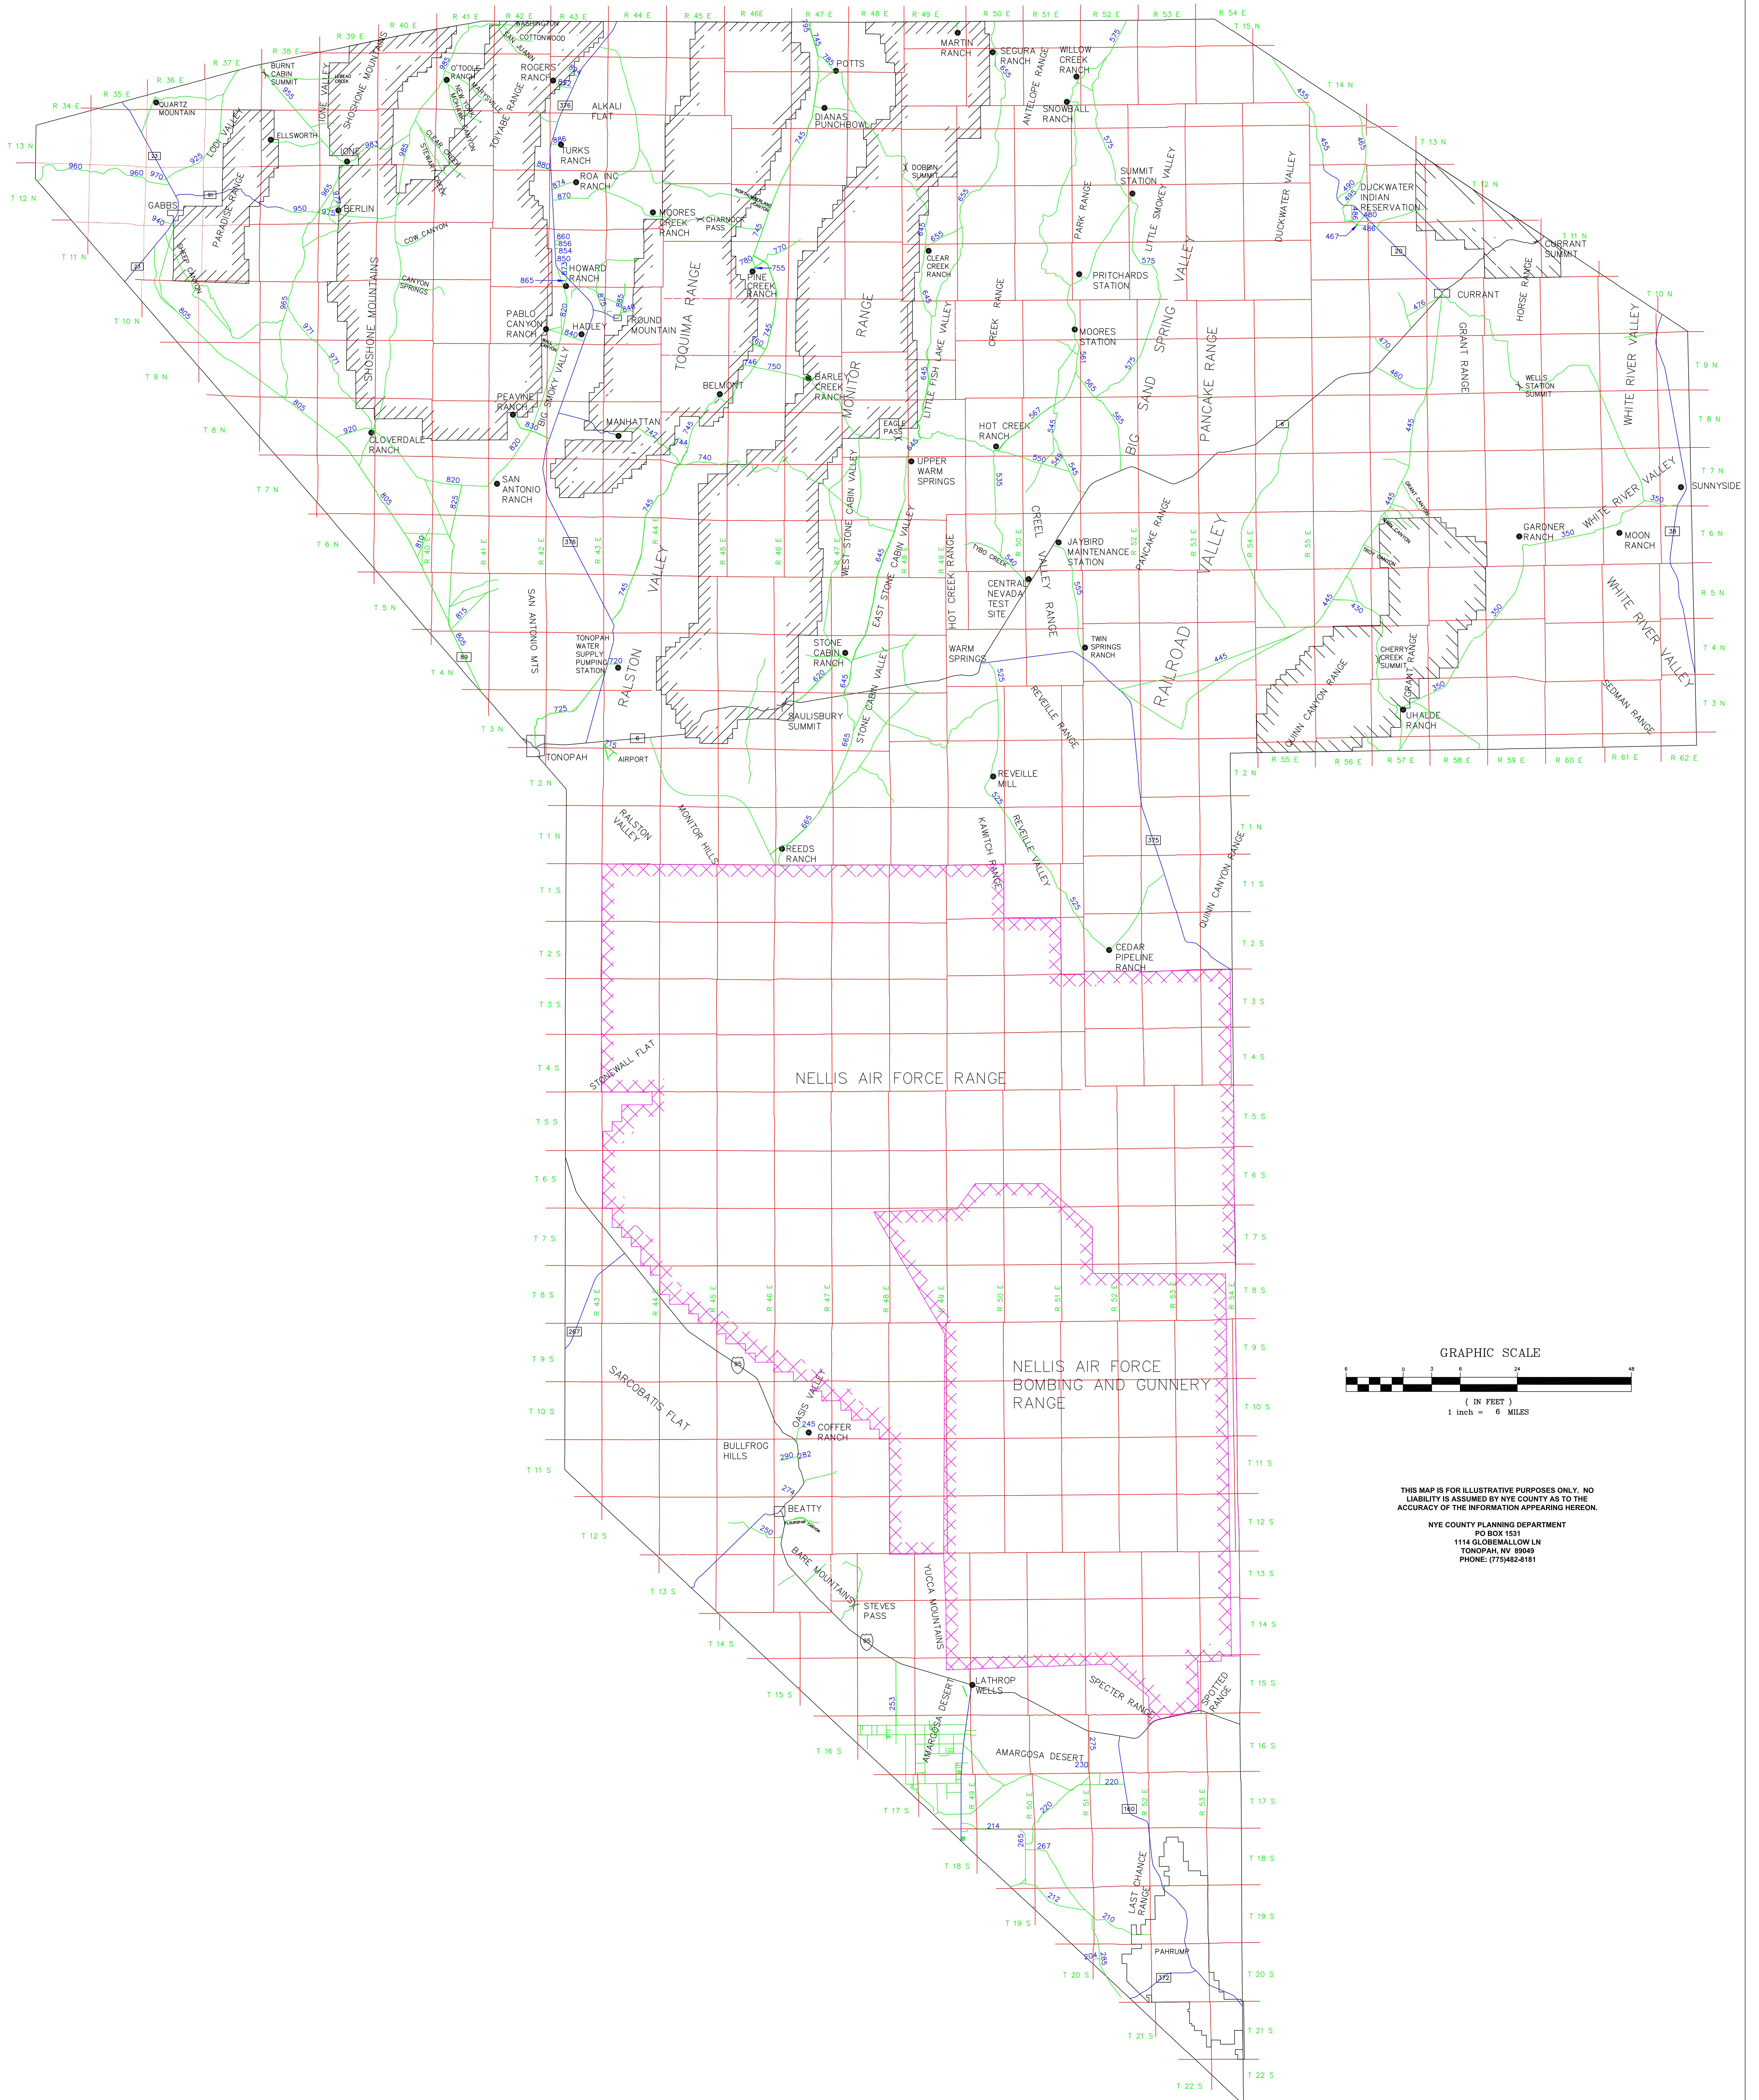

NYE COUNTY, NEVADA